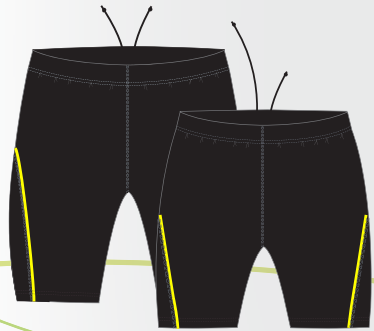

runningmen/women
neonyellow/black

TeamAthlon

Sizes: S-XXXL men, XS-XXL women
No unisex models

PRO Tanktop
10051-091 men
10006-091 women

PRO Tee
10003-091 men
10002-091 women

PRO Short Sleeve Zip
10013-091 men
10012-091 women

Jack-Pack
12003-091 men
12002-091 women

PRO Short Tights
13003-019 men
13002-019 women

PRO Knee-/Capri-Tights
13023-019 men
13022-019 women

PRO Long Tights
13049-019 men
13048-019 women

PRO Series
Fabric: Advantic STRETCH